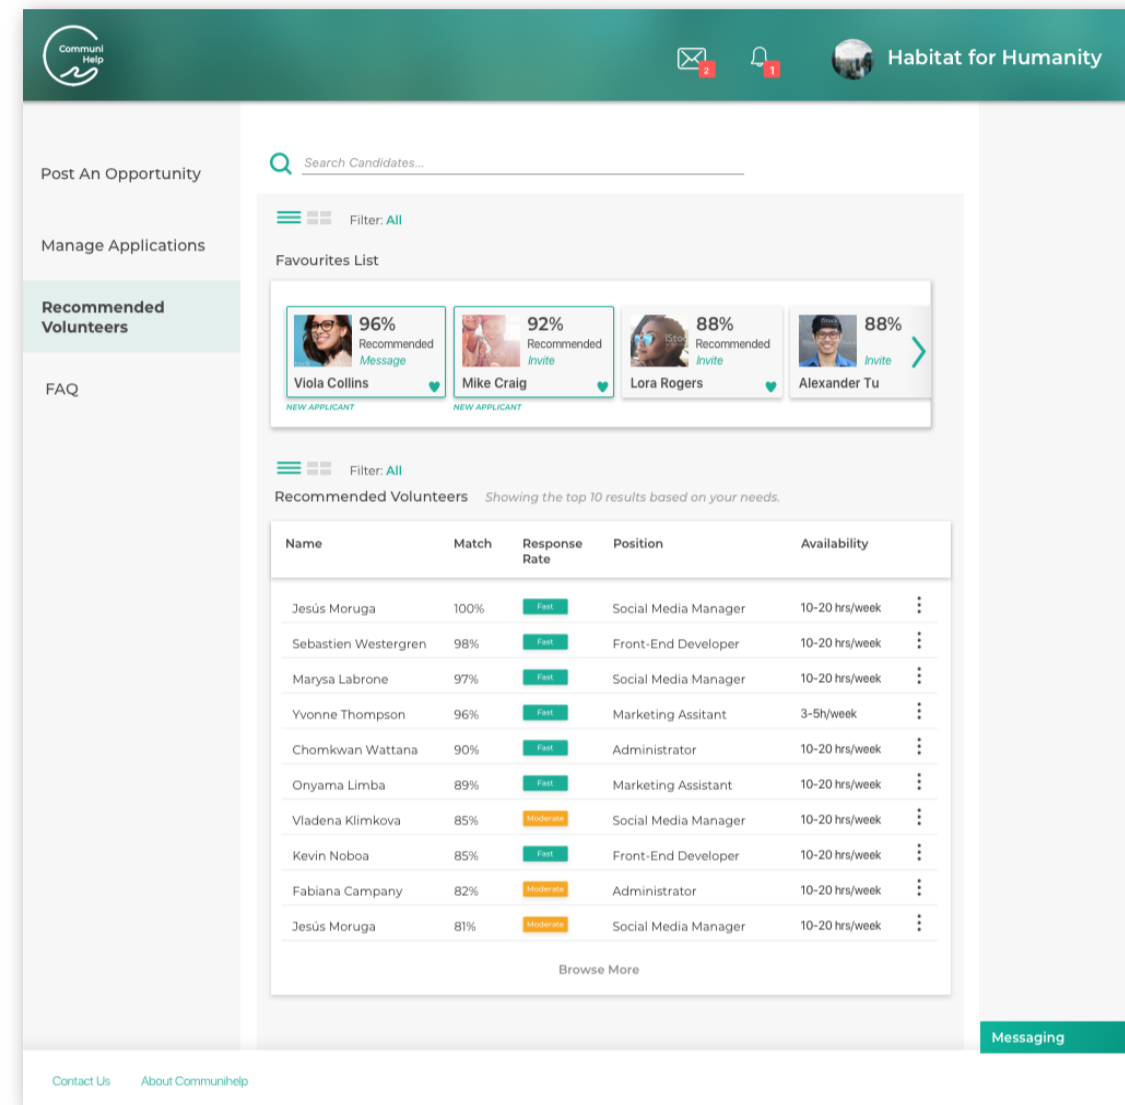

CommuniHelp — Communihelp is a platform that connects volunteers with organizations

The mobile application allows users to search for customized volunteer opportunities in their area.

Browse Volunteer Opportunities

Refine Search Criteria

Search by Location

User Flows:

- Set opportunity preferences
- Apply for volunteer positions
- Message organizations
- Track application statuses
- Learn about organizations

CommuniHelp

This desktop application is organization-facing. It is a dashboard hub for organizations on the platform, where they post opportunities and keep track of applicants.

On the main page, organizations can easily keep track of all of their applicants.

When browsing for applicants, organizations can see who stands out in the crowd, according to a number of traits.

User Flows:

- Post & edit volunteer opportunities
- Schedule interviews
- Message candidates
- View volunteer profiles
- Create and manage accounts
- Templates for postings