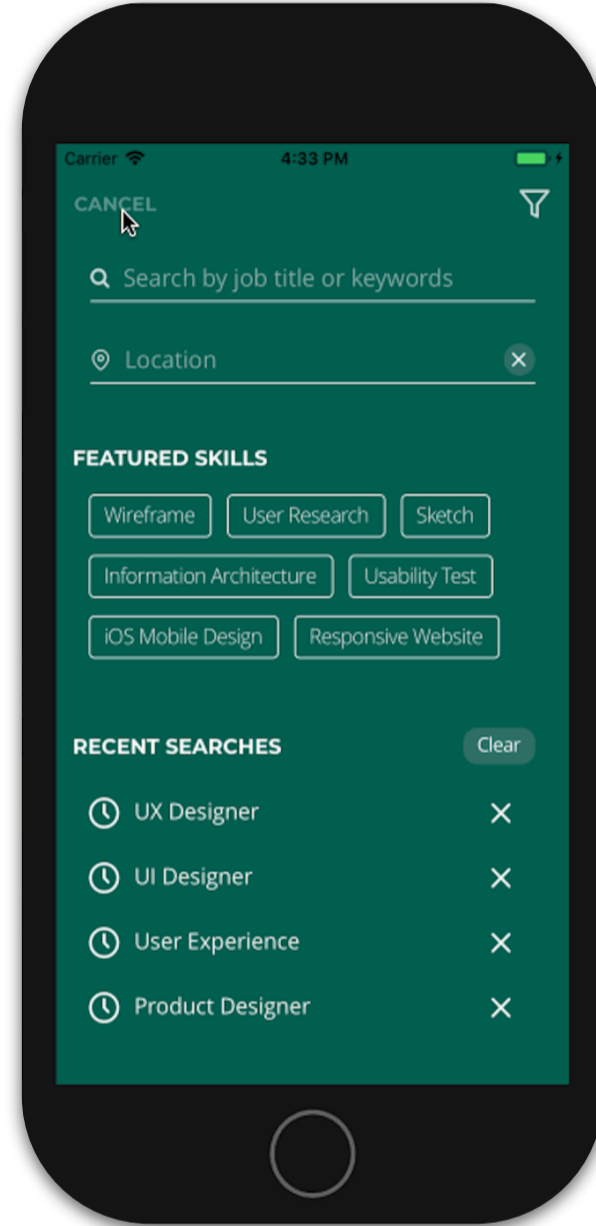

CommuniHelp — Communihelp is a platform that connects volunteers with organizations

The mobile application allows users to search for customized volunteer opportunities in their area.

Browse Volunteer Opportunities

Refine Search Criteria

Search by Location

User Flows:

- Set opportunity preferences
- Apply for volunteer positions
- Message organizations
- Track application statuses
- Learn about organizations

CommuniHelp

This desktop application is organization-facing. It is a dashboard hub for organizations on the platform, where they post opportunities and keep track of applicants.

On the main page, organizations can easily keep track of all of their applicants.