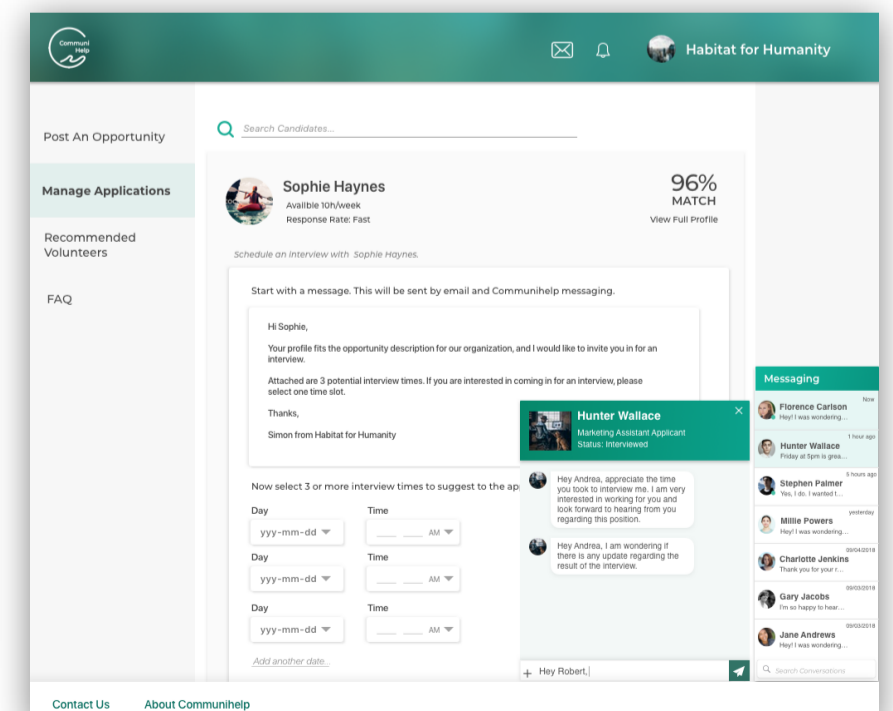

Refine Search Criteria

Search by Location

User Flows:

- Set opportunity preferences
- Apply for volunteer positions
- Message organizations
- Track application statuses
- Learn about organizations

CommuniHelp

This desktop application is organization-facing. It is a dashboard hub for organizations on the platform, where they post opportunities and keep track of applicants.

On the main page, organizations can easily keep track of all of their applicants.

When browsing for applicants, organizations can see who stands out in the crowd, according to a number of traits.

User Flows:

- Post & edit volunteer opportunities
- Schedule interviews
- Message candidates
- View volunteer profiles
- Create and manage accounts
- Templates for postings