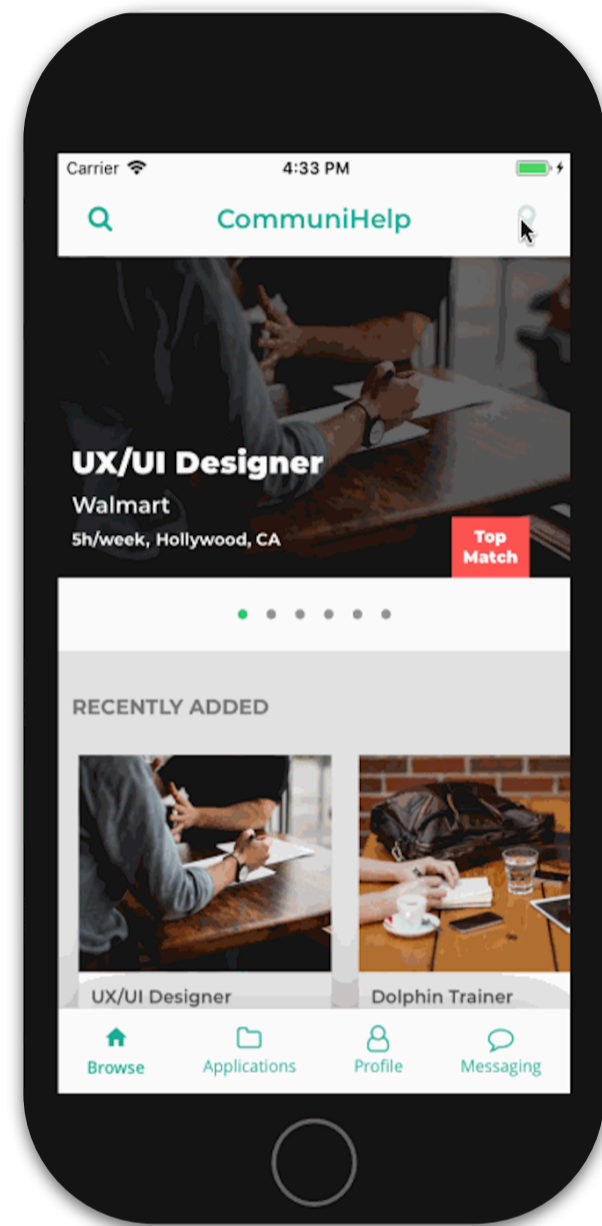

CommuniHelp — Communihelp is a platform that connects volunteers with organizations

The mobile application allows users to search for customized volunteer opportunities in their area.

Browse Volunteer Opportunities

This desktop application is organization-facing. It is a dashboard hub for organizations on the platform, where they post opportunities and keep track of applicants.

On the main page, organizations can easily keep track of all of their applicants.