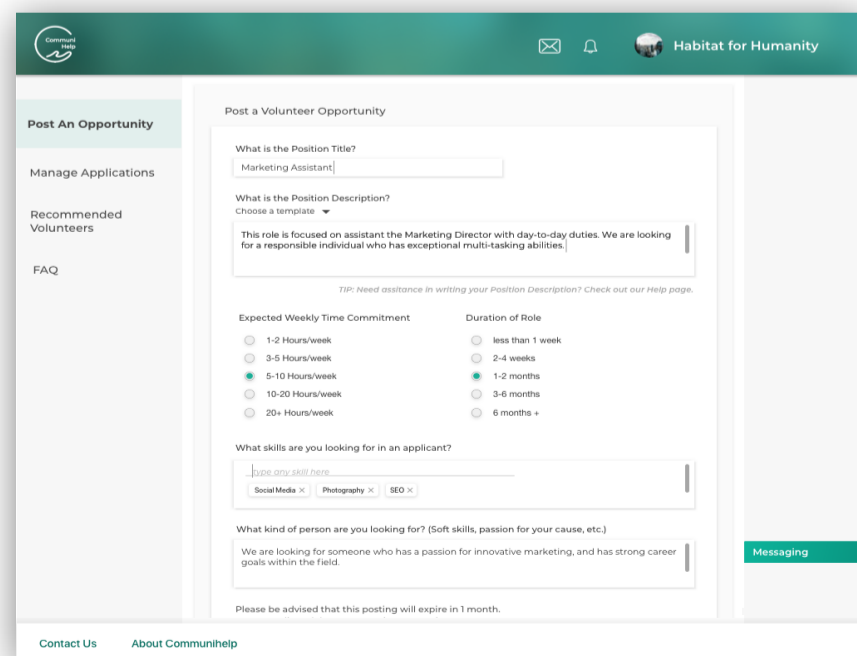

Refine Search Criteria

Search by Location

User Flows:

- Set opportunity preferences
- Apply for volunteer positions
- Message organizations
- Track application statuses
- Learn about organizations

CommuniHelp

This desktop application is organization-facing. It is a dashboard hub for organizations on the platform, where they post opportunities and keep track of applicants.

On the main page, organizations can easily keep track of all of their applicants.

When browsing for applicants, organizations can see who stands out in the crowd, according to a number of traits.

User Flows:

- Post & edit volunteer opportunities
- Schedule interviews
- Message candidates
- View volunteer profiles
- Create and manage accounts
- Templates for postings