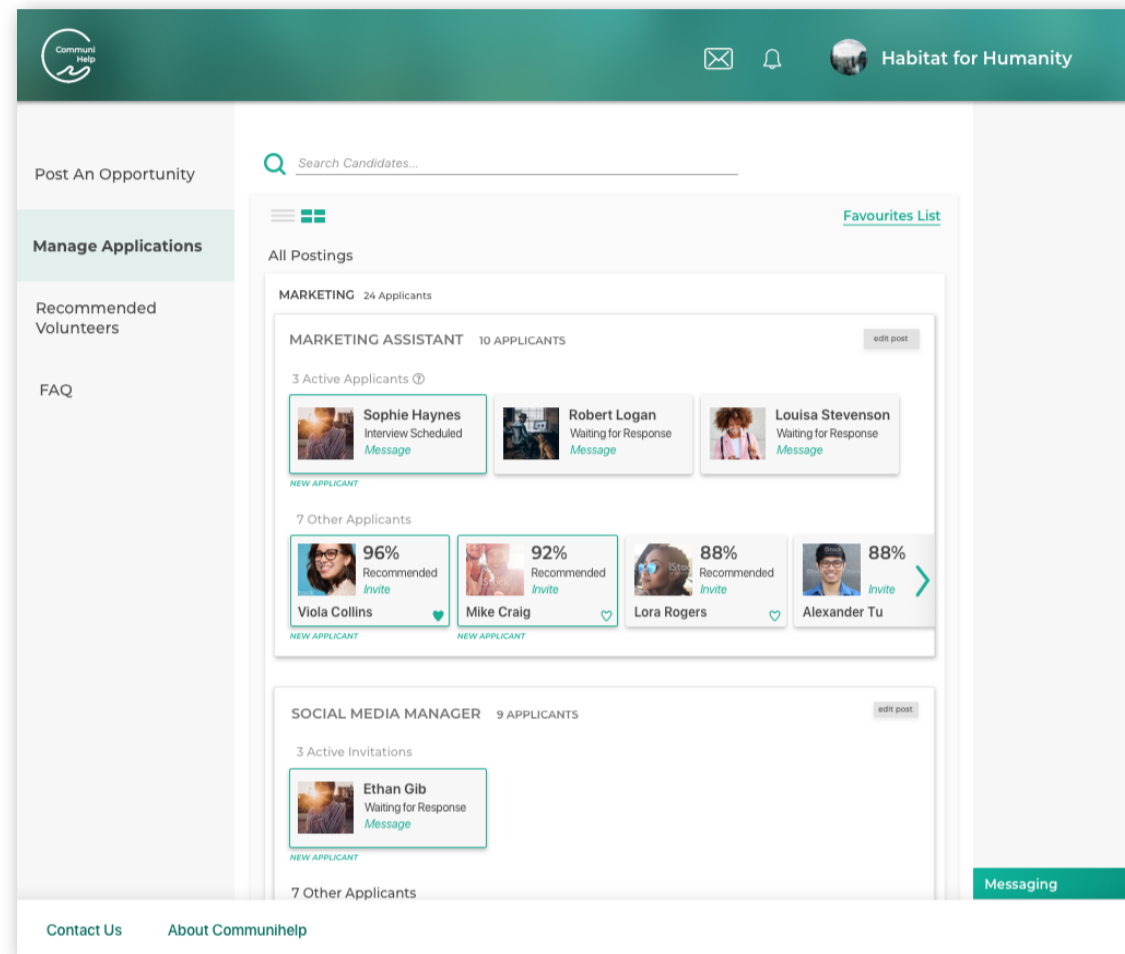

CommuniHelp — Communihelp is a platform that connects volunteers with organizations

The mobile application allows users to search for customized volunteer opportunities in their area.

Browse Volunteer Opportunities

Refine Search Criteria

Search by Location

User Flows:

- Set opportunity preferences
- Apply for volunteer positions
- Message organizations
- Track application statuses
- Learn about organizations

CommuniHelp

This desktop application is organization-facing. It is a dashboard hub for organizations on the platform, where they post opportunities and keep track of applicants.

On the main page, organizations can easily keep track of all of their applicants.

When browsing for applicants, organizations can see who stands out in the crowd, according to a number of traits.

User Flows:

- Post & edit volunteer opportunities
- Schedule interviews
- Message candidates
- View volunteer profiles
- Create and manage accounts
- Templates for postings