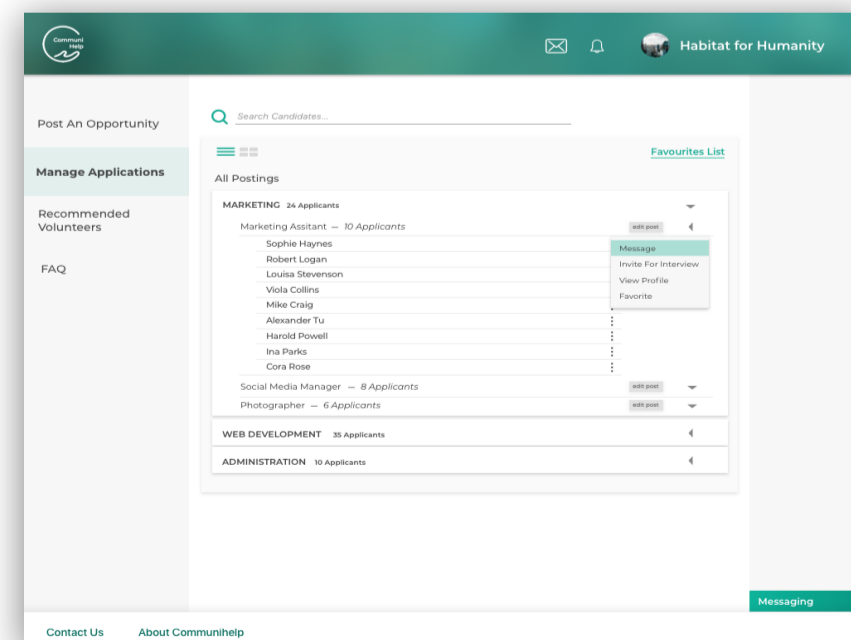

Refine Search Criteria

Search by Location

User Flows:

- Set opportunity preferences
- Apply for volunteer positions
- Message organizations
- Track application statuses
- Learn about organizations

CommuniHelp

This desktop application is organization-facing. It is a dashboard hub for organizations on the platform, where they post opportunities and keep track of applicants.

On the main page, organizations can easily keep track of all of their applicants.

When browsing for applicants, organizations can see who stands out in the crowd, according to a number of traits.

User Flows:

- Post & edit volunteer opportunities
- Schedule interviews
- Message candidates
- View volunteer profiles
- Create and manage accounts
- Templates for postings