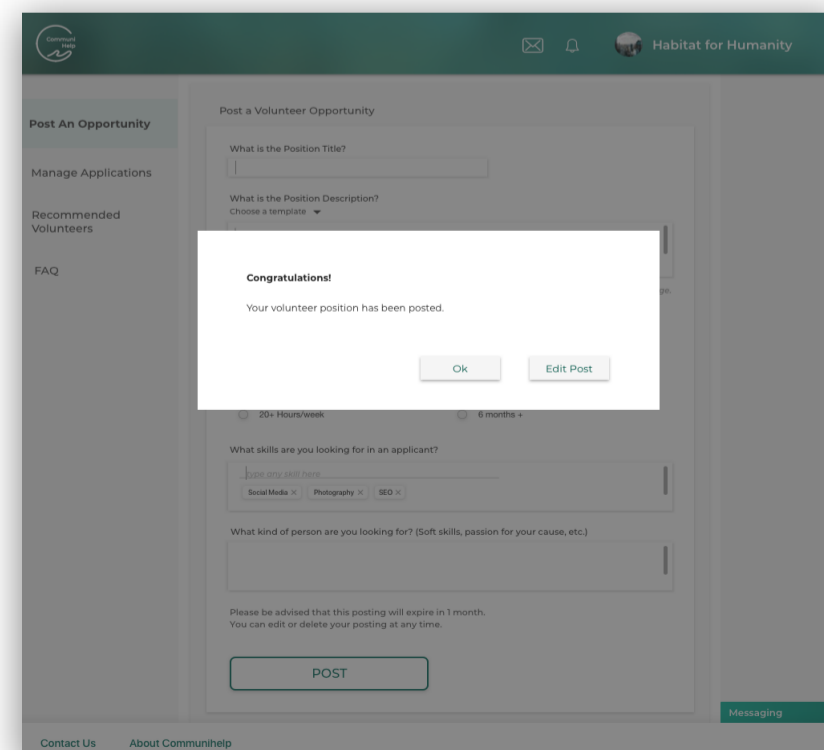

Refine Search Criteria

Search by Location

User Flows:

- Set opportunity preferences
- Apply for volunteer positions
- Message organizations
- Track application statuses
- Learn about organizations

CommuniHelp

This desktop application is organization-facing. It is a dashboard hub for organizations on the platform, where they post opportunities and keep track of applicants.

On the main page, organizations can easily keep track of all of their applicants.

When browsing for applicants, organizations can see who stands out in the crowd, according to a number of traits.

User Flows:

- Post & edit volunteer opportunities
- Schedule interviews
- Message candidates
- View volunteer profiles
- Create and manage accounts
- Templates for postings